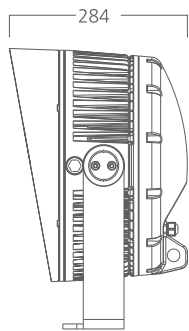

Flood light SARGA

DMX 512 **RDM** **IP66**
OUTDOOR RATED

white grey black

356 203
LED Power 300 W ColourTemp Cool White Luminous 11874 lm

LIGHT DISTRIBUTION

3,5° - 10° - 20°

356 204
LED Power 300 W ColourTemp Warm White Luminous 11278 lm

3,5° - 10° - 20°

356 205
LED Power 300 W ColourTemp Cool White+Amber Luminous 9819 lm

14°