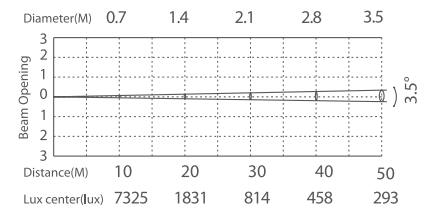

Flood light SARGA

DMX 512 **RDM** **IP66**
OUTDOOR RATED

white grey black

356 203
LED Power 300 W ColourTemp Cool White Luminous 11874 lm

LIGHT DISTRIBUTION

3,5° - 10° - 20°

356 204
LED Power 300 W ColourTemp Warm White Luminous 11278 lm

3,5° - 10° - 20°

356 205
LED Power 300 W ColourTemp Cool White+Amber Luminous 9819 lm

14°