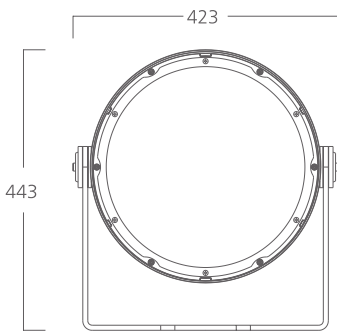

Flood light SARGA

DMX 512 **RDM** **IP66**
OUTDOOR RATED

white grey black

356 203
LED Power 300 W ColourTemp Cool White Luminous 11874 lm

LIGHT DISTRIBUTION

3,5° - 10° - 20°

356 204
LED Power 300 W ColourTemp Warm White Luminous 11278 lm

3,5° - 10° - 20°

356 205
LED Power 300 W ColourTemp Cool White+Amber Luminous 9819 lm

14°