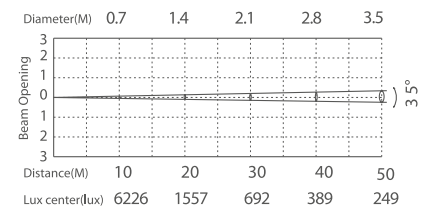

Flood light SARGA

DMX 512 **RDM** **IP66**
OUTDOOR RATED

white grey black

356 203
LED Power 300 W ColourTemp Cool White Luminous 11874 lm

LIGHT DISTRIBUTION

3,5° - 10° - 20°

356 204
LED Power 300 W ColourTemp Warm White Luminous 11278 lm

3,5° - 10° - 20°

356 205
LED Power 300 W ColourTemp Cool White+Amber Luminous 9819 lm

14°